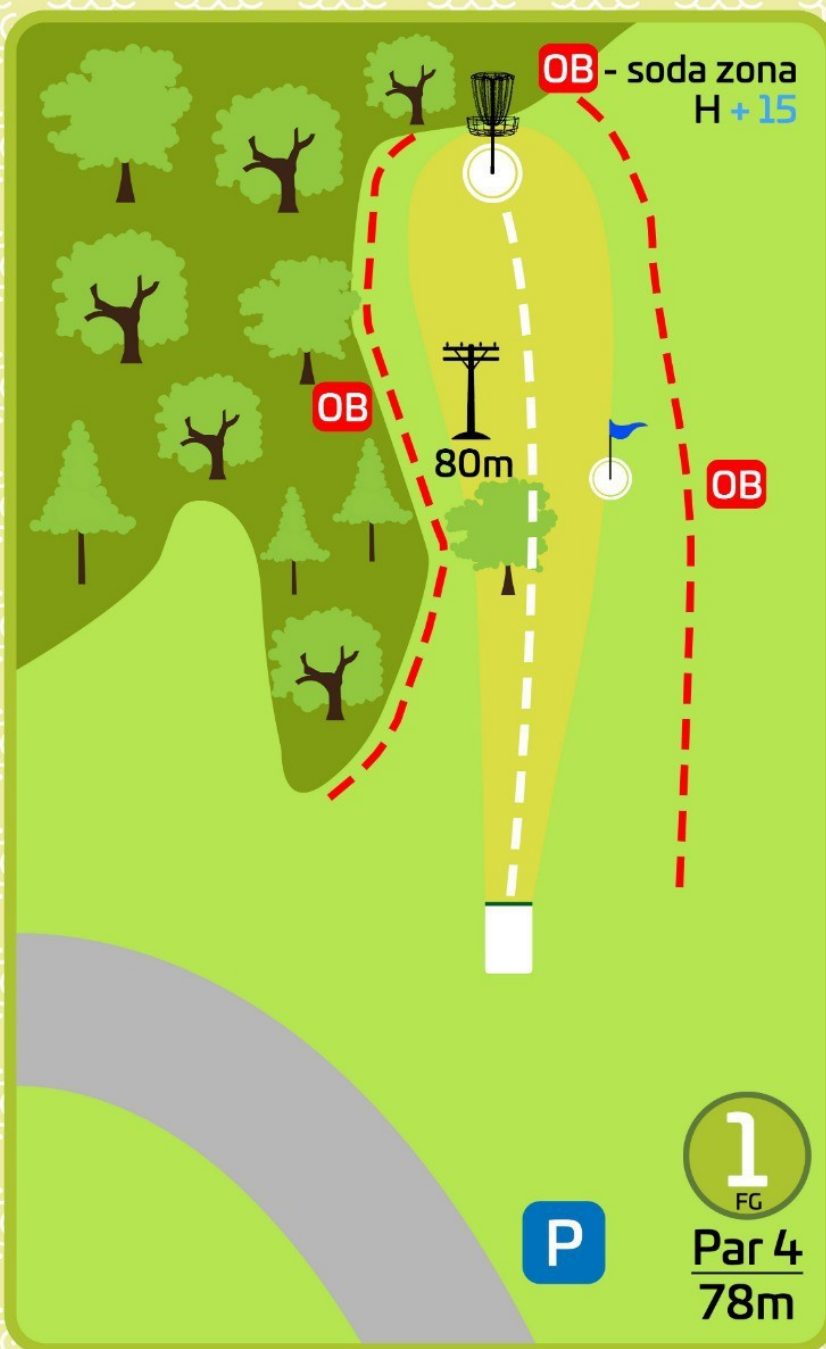

DEVINĀKALŅU

Disku Golfa Parks

1

Par 4
182m

OB

Auta līnija un zona. Izmetot disku ārpus laukuma, spēlētājs saņem 1 soda punktu. Nākamo gājieni izdara no vietas, kur disks izlidoja ārpus laukuma.